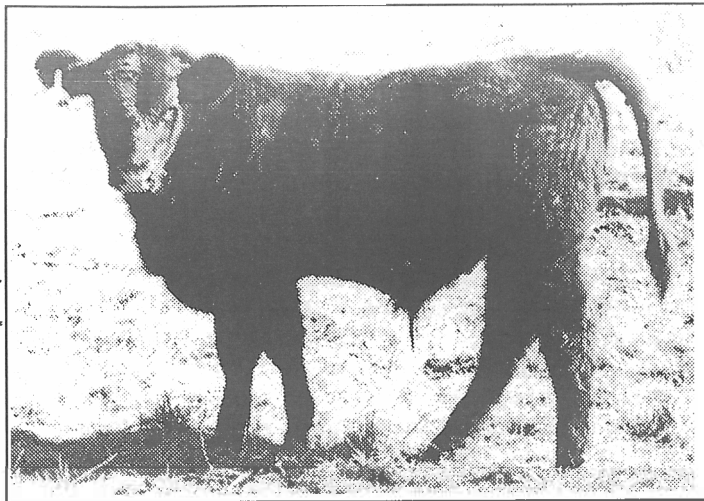

Claydene Radiant 1F

Claydene Orange Shaw 6W

EPDs Birth: 0 Wean: 3 Milk: 1.2 Year: 2.4 @ 10 mo.

Birth Wt.	205 Wt.	112 Wt.	ADG	WDA	BI	FS	ScCf
75	743	1030	4.10	3.12	100.0	6.75	NA32

The fresh genetics of this structurally correct, moderate-framed bull will allow you to enjoy the benefits of a true heterosis cross. Being one of the youngest bulls on test makes his numbers all the more impressive. Birth Weight to Weaning Weight, he averaged 3.10 lbs per day with no creep feed. His adjusted Weaning Weight was 743 lbs. And, for the first 56 days on test, he averaged 3.96 lbs per day.

His dam is one of the top Lincoln Red cows in North America and his grand-sire is none other than Camson Pandrama, the foundation bull of Canadian fame.

This polled easy keeping bull will bring length and depth to the calves he sires. In addition, the trademark carcass quality of the Lincoln Red will enhance the feeders check at the packer, thereby increasing repeat business for your herd. With birth weights averaging 83 lbs, he will truly be a maintenance-free choice for your herd.